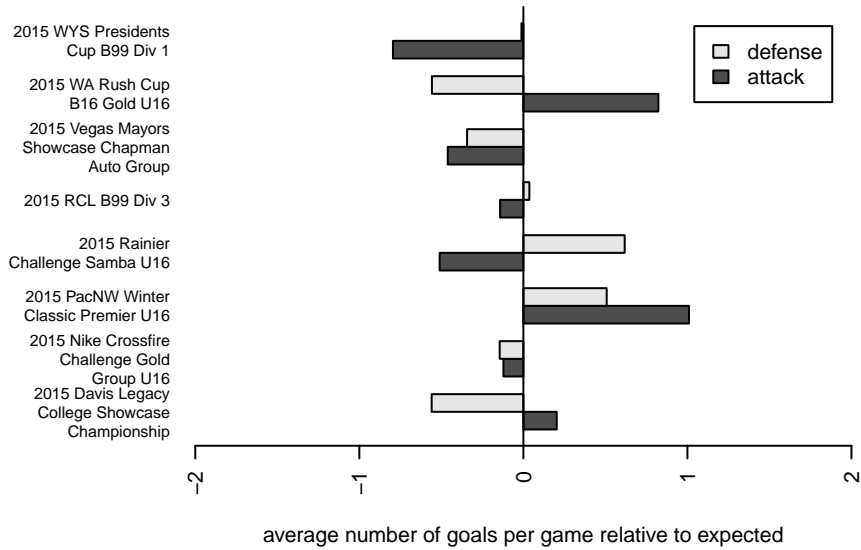

Performance relative to 13 month average