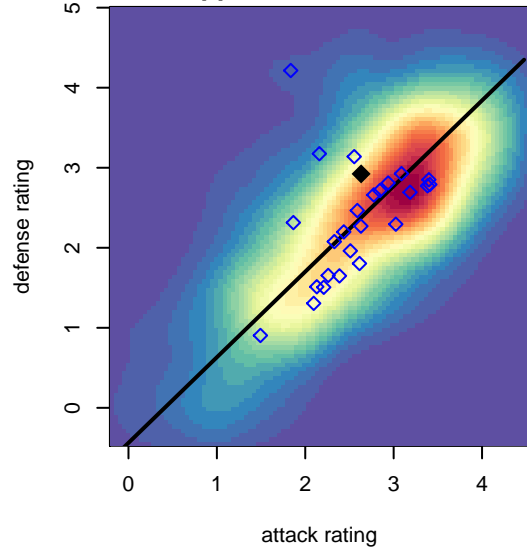

2015 WYS Presidents Cup B99 Div 1

2015 Vegas Mayors Showcase Chapman Auto

**attack and defense variance (black dot)  
relative to other teams  
and top 10 in region**

**attack and defense rating  
relative to others at age  
and all opponents in last 13 months**